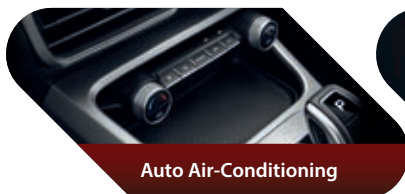

# TOTAL COMFORT

“ Everything is designed to provide utmost comfort for you and your passengers ”

Auto Rain Sensing Front Wipers

Driver Power Seat

Auto Air-Conditioning

Rear Air Vents

N95 Cabin Filter