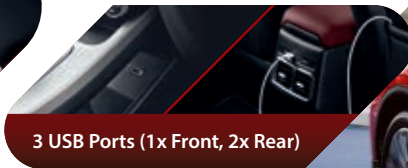

# REVOLUTIONARY CONNECTIVITY

“ Convenience, powered by innovation and accessed by saying "Hi PROTON" ”

10.25" Infotainment Head Unit\*

Voice Command\*

3 USB Ports (1x Front, 2x Rear)

Smartphone Connectivity