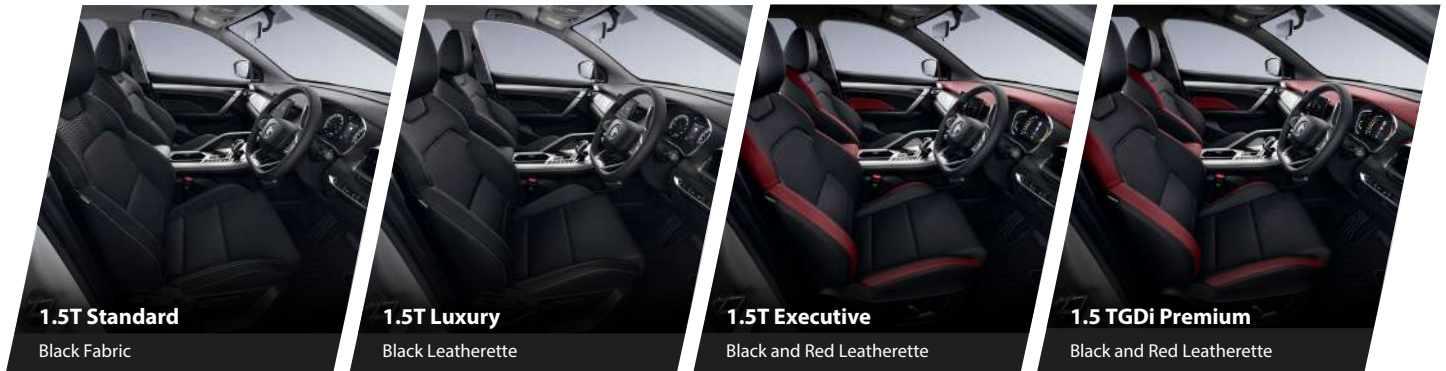

# EXTERIOR & INTERIOR COLOURS

	SNOW WHITE	ARMOUR SILVER	JET GREY	OCEAN BLUE	CITRIC ORANGE	PASSION RED
1.5T Standard	✓	✓	-	✓	-	-
1.5T Luxury	✓	✓	✓	✓	✓	-
1.5T Executive	✓	✓	✓	✓	✓	✓

	SNOW WHITE	ARMOUR SILVER	JET GREY	OCEAN BLUE	CITRIC ORANGE	PASSION RED
1.5 TGD <i>i</i> Premium	✓	✓	✓	✓	✓	✓

## Exterior Colour by Variant

**1.5T Standard**

Black Fabric

**1.5T Luxury**

Black Leatherette

**1.5T Executive**

Black and Red Leatherette

**1.5 TGD*i* Premium**