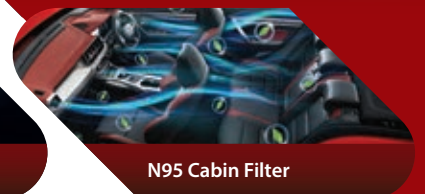

# TOTAL COMFORT

“ Everything is designed to provide utmost comfort for you and your passengers ”

Auto Rain Sensing Front Wipers

Driver Power Seat

Auto Air-Conditioning

Rear Air Vents

N95 Cabin Filter