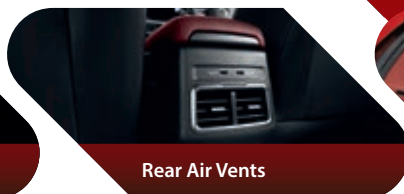

# TOTAL COMFORT

“ Everything is designed to provide utmost comfort for you and your passengers ”

Auto Rain Sensing Front Wipers

Driver Power Seat

Auto Air-Conditioning

Rear Air Vents

N95 Cabin Filter