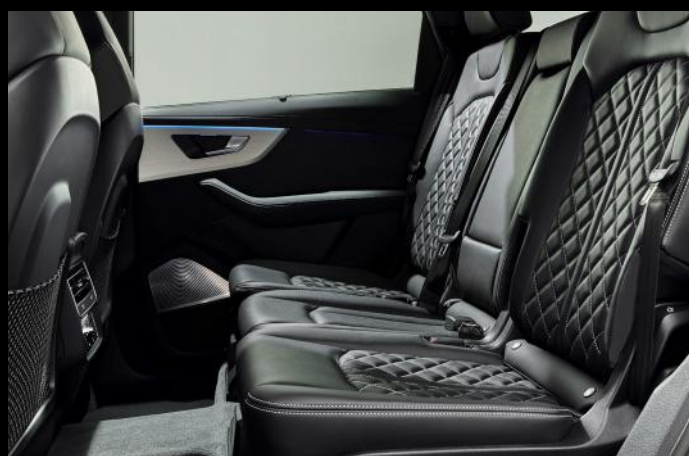

# Versatile luxury.

The new Audi Q7 and SQ7  
with Audi connect\*

With space for up to seven people, the new Audi Q7 and SQ7 are versatile luxury vehicles founded on the strengths of quattro all-wheel drive, intelligent suspension and an exceptionally spacious interior. The drive select system of these new models gives you seven different modes, including optional sport air suspension which lets you control the height of the vehicle depending on the terrain and the type of driving experience you're looking for.

# Audi Q7 highlights

Audi Connect Car2x and Infotainment Audi virtual cockpit

MMI Navigation plus

Cricket leather

# Design

The new Audi Q7 and SQ7 models' class leading comfort and generous size makes planning family or group road trips a pleasure. Both convey understated power and sportiness, with a distinctive octagonal front grid, harmonious well balanced lines, large front air intakes. The SQ7 model boasts even more sporty appeal, with trims of selenite silver, bumper and light accents, red brake calipers and four standout tailpipes.